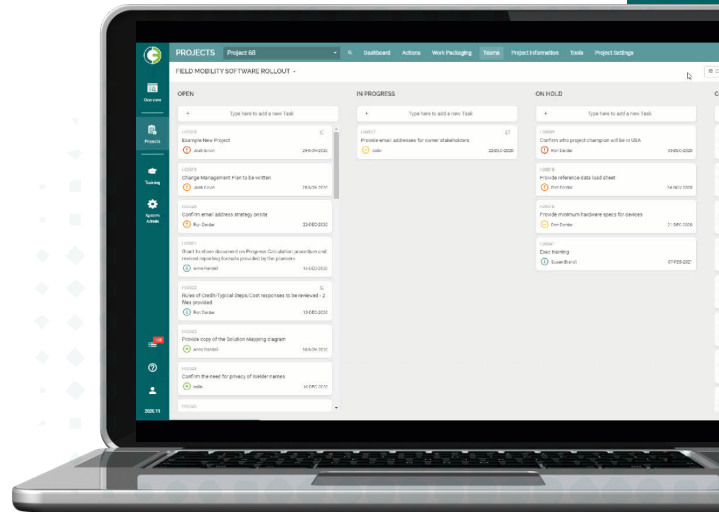

ONTarget™ provides a *single platform* to support stakeholder *accountability* and *collaboration* by reinventing traditional processes with *digital solutions*.

Schedule
a demonstration of
ONTarget™
info@o3.solutions
www.o3.solutions/ontarget